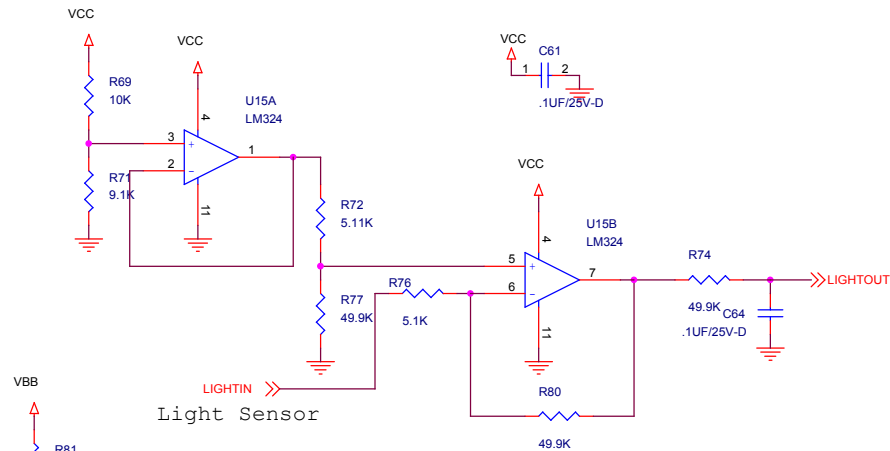

Title		
Coloram IT		
Size	Document Number	Rev
B	469-02-003	D
Date:	Thursday, November 02, 2006	Sheet 6 of 6