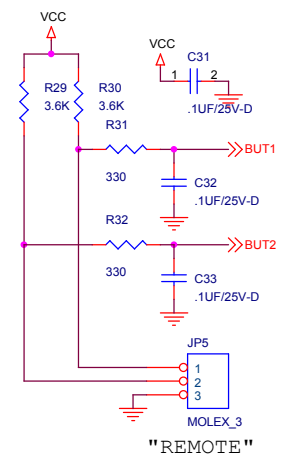

| | | |
|------------|-----------------------------|--------------|
| Title | | |
| Coloram IT | | |
| Size | Document Number | Rev |
| B | 469-02-003 | D |
| Date: | Thursday, November 02, 2006 | Sheet 2 of 6 |