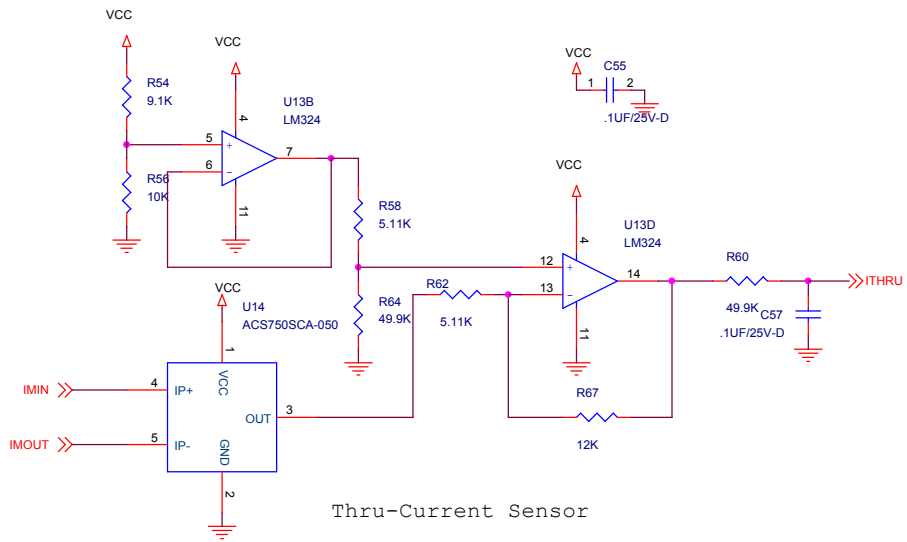

Title		
Coloram IT		
Size	Document Number	Rev
B	469-02-003	D
Date:	Thursday, November 02, 2006	Sheet 6 of 6