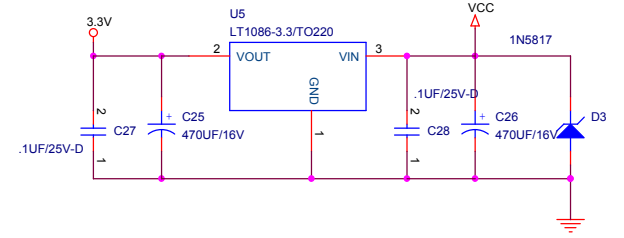

Title		
Coloram IT		
Size	Document Number	Rev
B	469-02-003	D
Date:	Thursday, November 02, 2006	Sheet 3 of 6