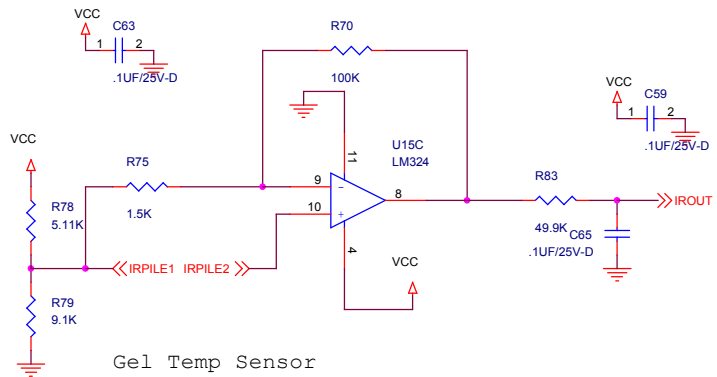

| | | |
|------------|-------------------------------|--------------|
| Title | | |
| Coloram IT | | |
| Size B | Document Number 469-02-003 | Rev D |
| Date: | Thursday, November 02, 2006 | Sheet 5 of 6 |