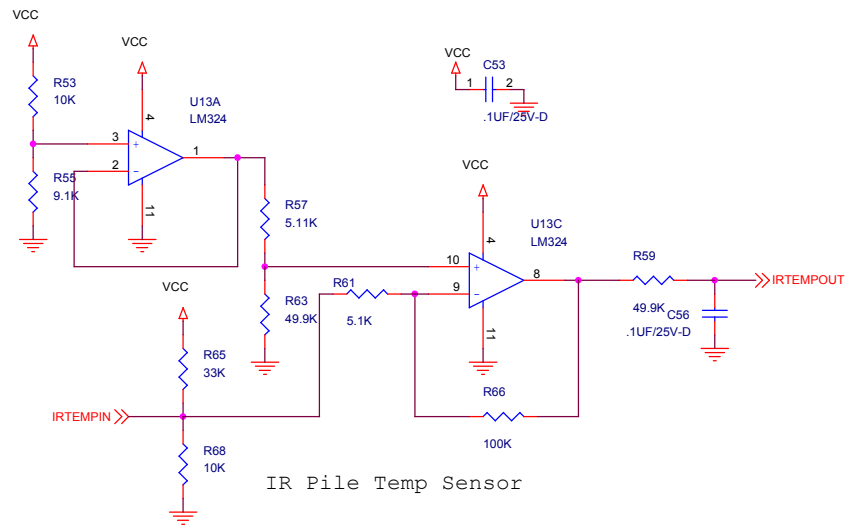

Title		
Coloram IT		
Size	Document Number	Rev
B	469-02-003	D
Date:	Thursday, November 02, 2006	Sheet 6 of 6