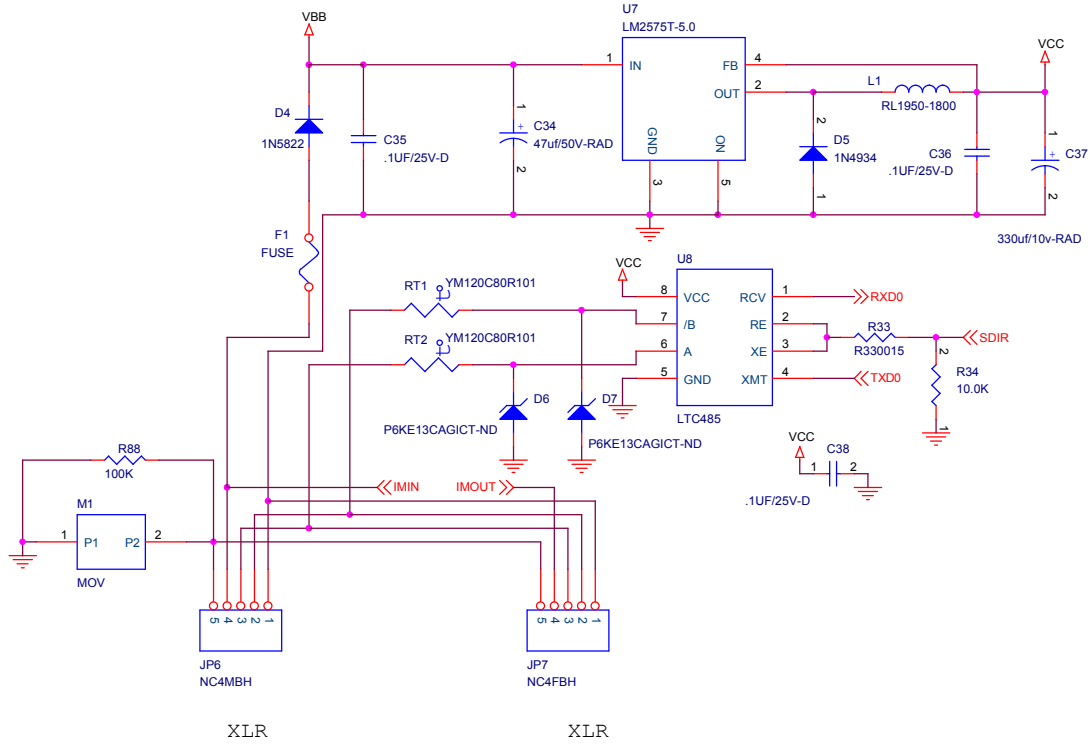

| | | |
|------------|-----------------------------|--------------|
| Title | | |
| Coloram IT | | |
| Size | Document Number | Rev |
| B | 469-02-003 | D |
| Date: | Thursday, November 02, 2006 | Sheet 2 of 6 |