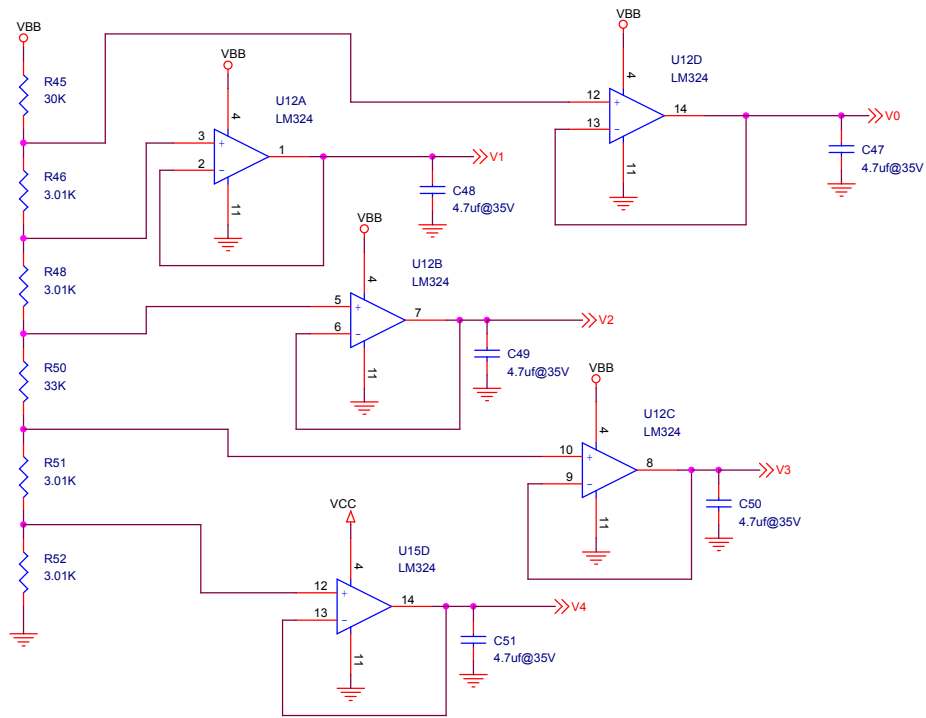

Title		
Coloram IT		
Size B	Document Number 469-02-003	Rev D
Date:	Thursday, November 02, 2006	Sheet 5 of 6