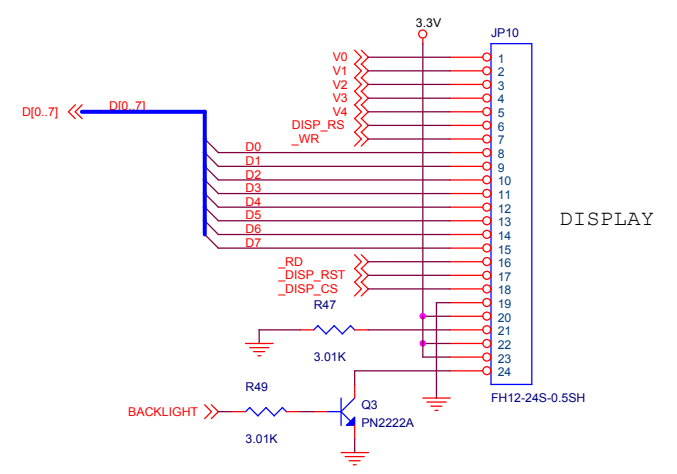

Title		
Coloram IT		
Size B	Document Number 469-02-003	Rev D
Date:	Thursday, November 02, 2006	Sheet 5 of 6